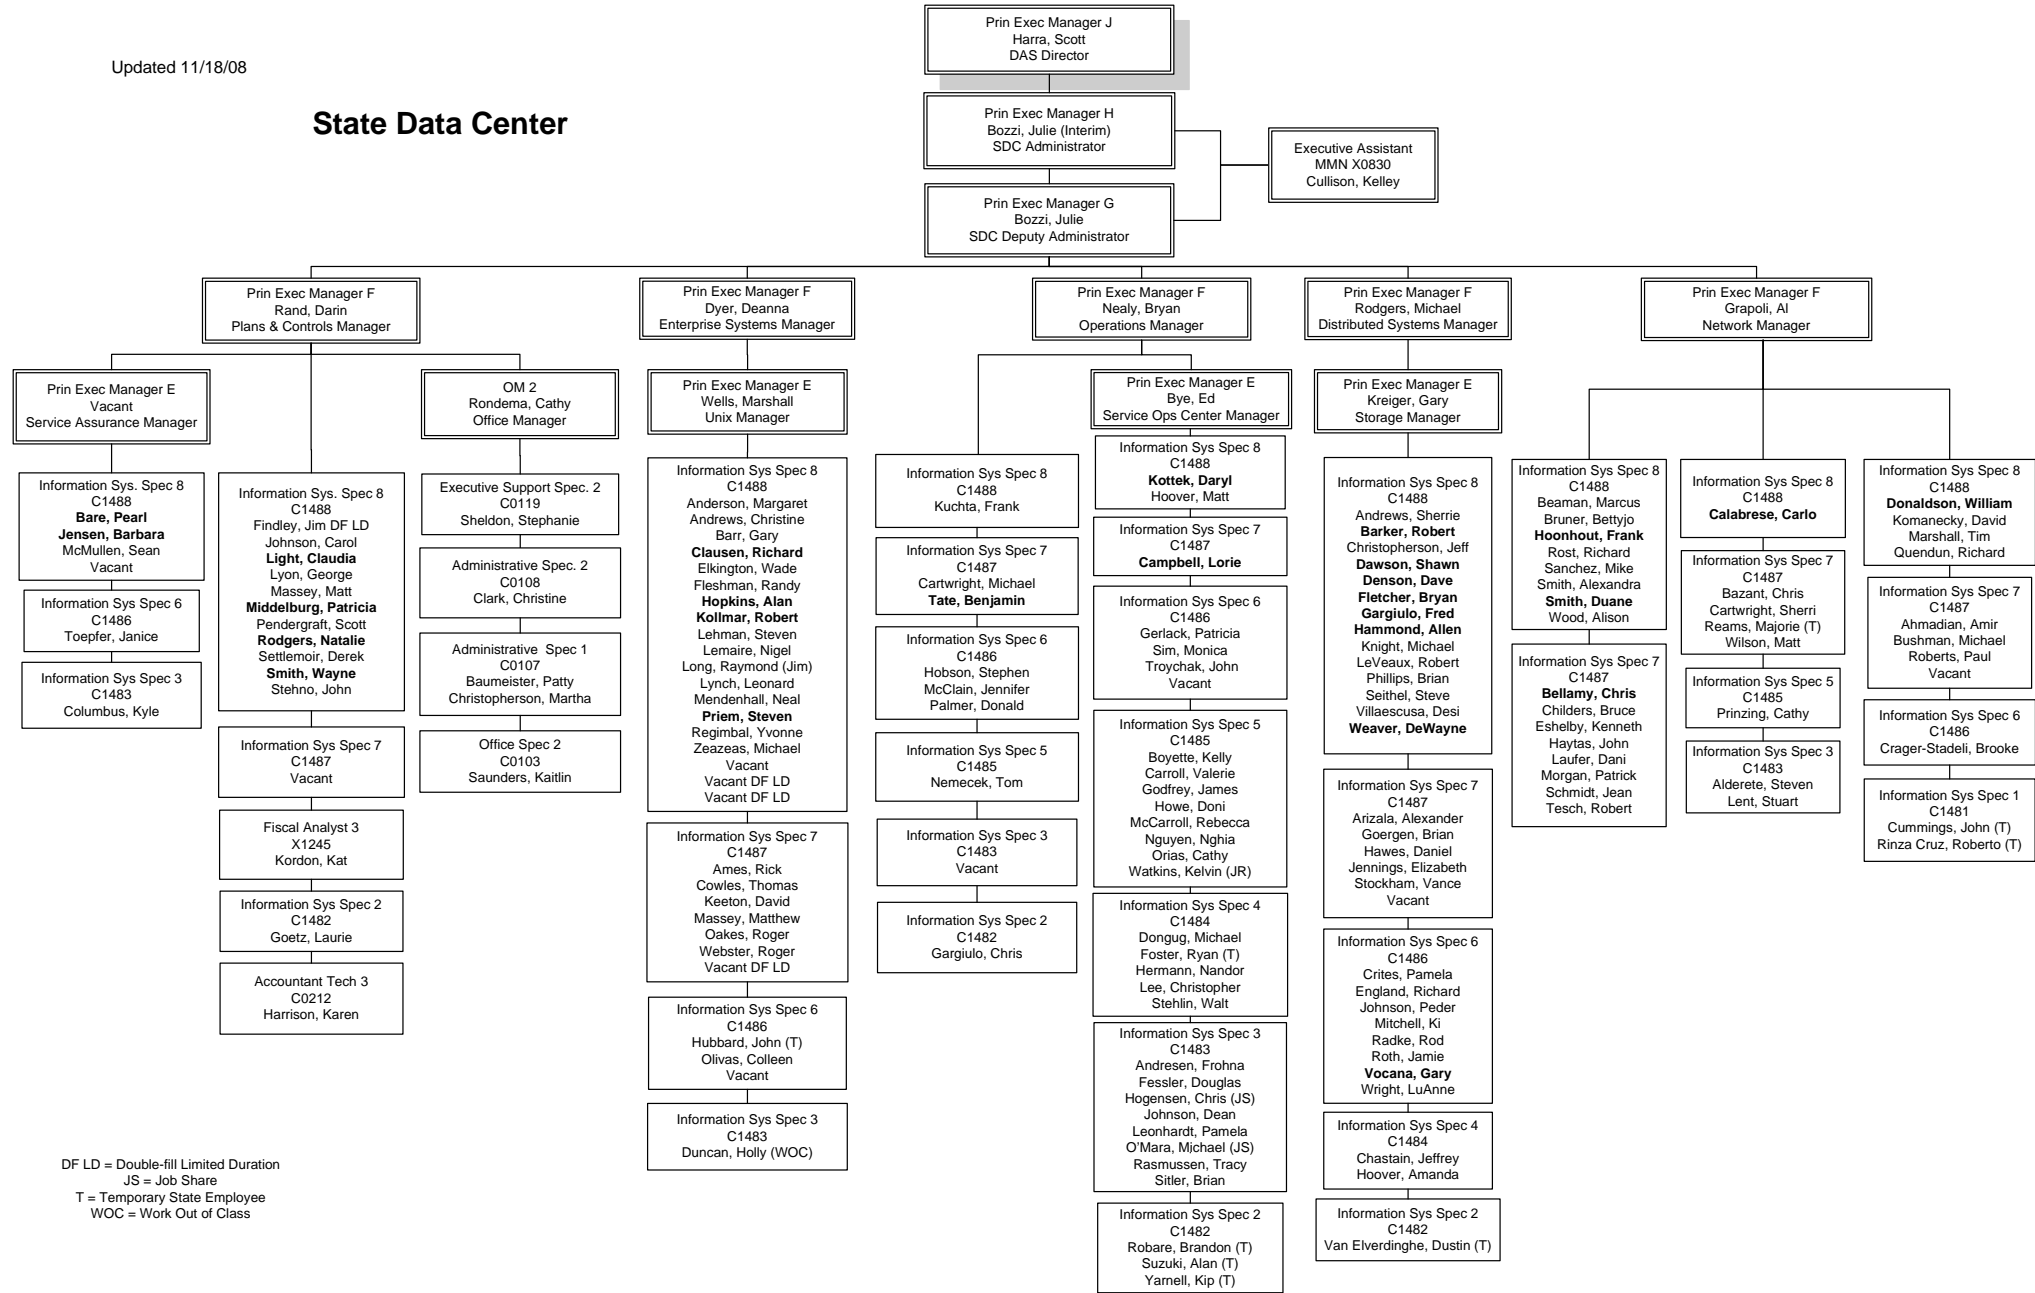

State Data Center

DF LD = Double-fill Limited Duration
 JS = Job Share
 T = Temporary State Employee
 WOC = Work Out of Class